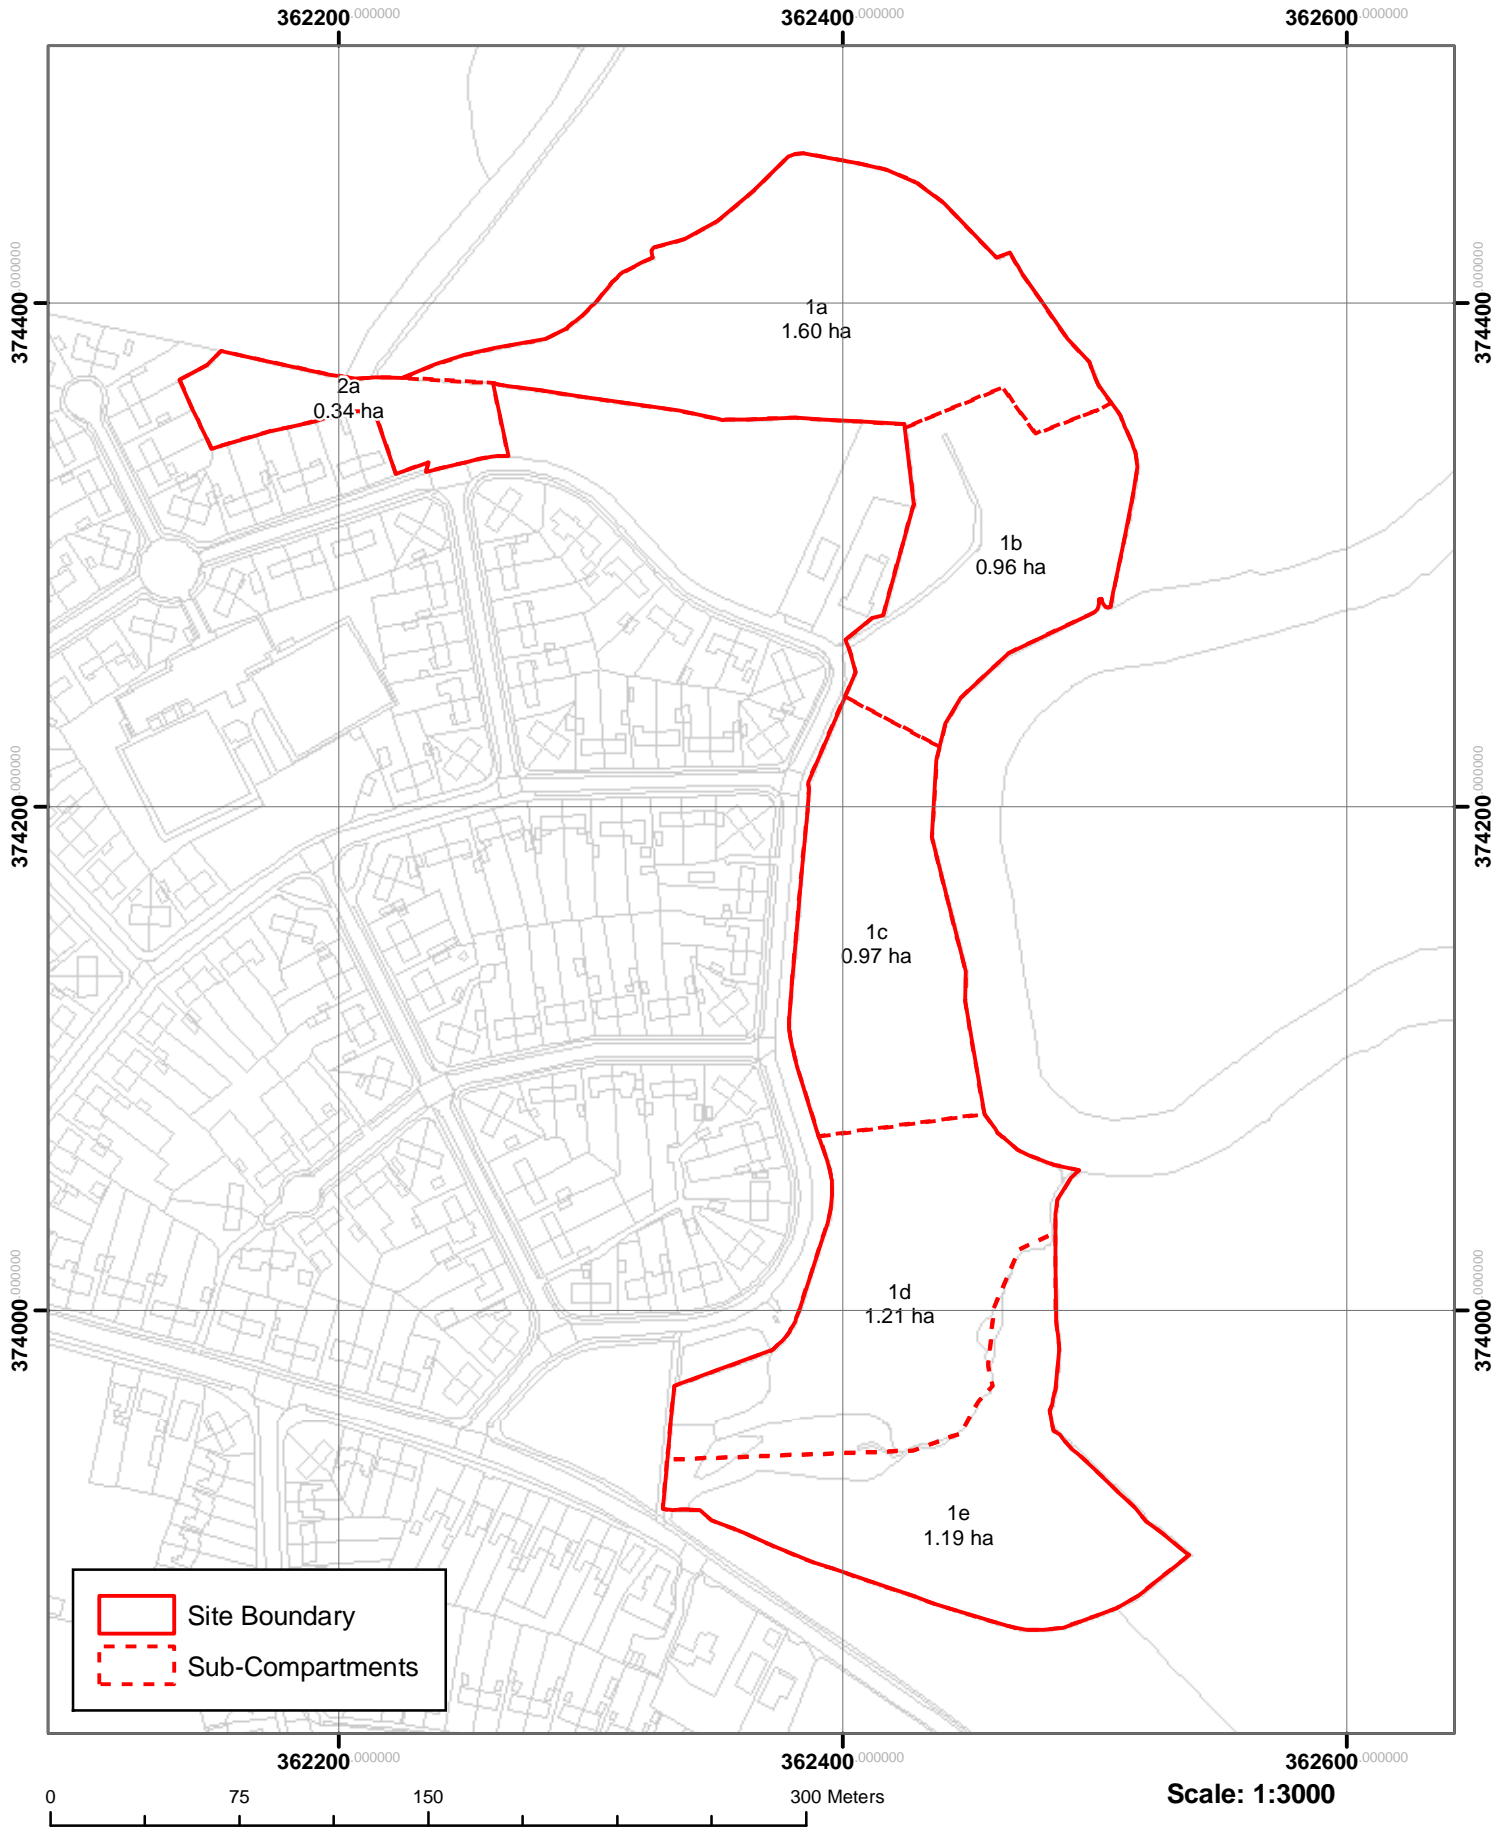

Map 2 - Site Outline and Compartments

 Site Boundary
 Sub-Compartments

The Mersey Forest Offices
 Risley Moss
 Ordnance Avenue
 Birchwood
 Warrington
 WA3 6QX

Grid Ref: SJ 624741

Team Member: Barry Roberts

Date: 08 Nov 2007

Reproduction from the Ordnance Survey mapping with permission of Her Majesty's Stationery Office© Crown Copyright. Unauthorised reproduction infringes the Crown Copyright and may lead to prosecution or civil proceedings.